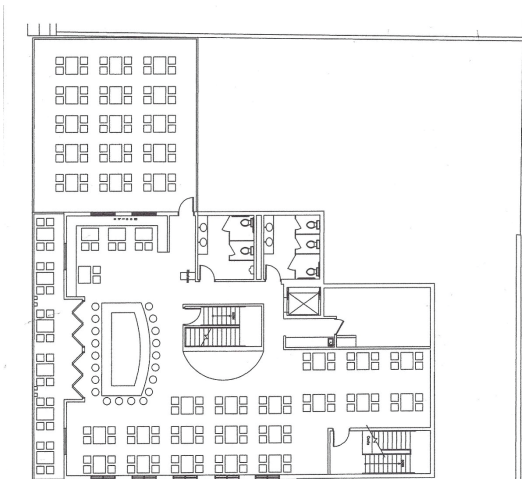

CASABLANCA ON BRADY

728 E Brady Street • Milwaukee, WI 53202

VENUE POINT OF CONTACT

Alaa Musa

262-343-1139

casaonbrady@gmail.com

www.casablancaonbrady.com/gallery

VENUE DESCRIPTION