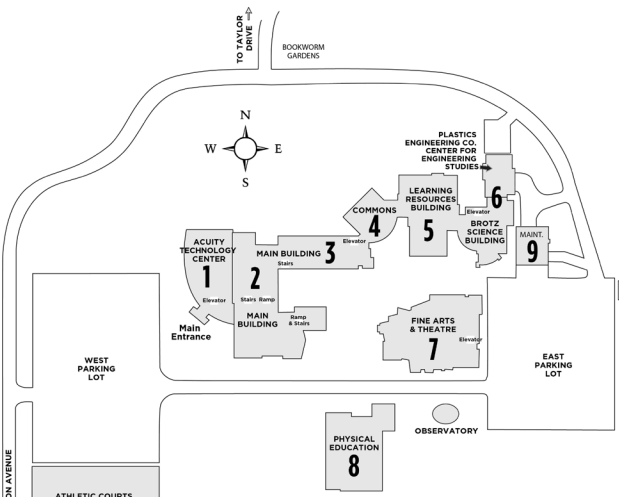

The information included in this listing has been provided by the venue.

Para español, por favor visite milwaukee2020.com/venue-search.

For more information, visit milwaukee2020.com/venue-search.